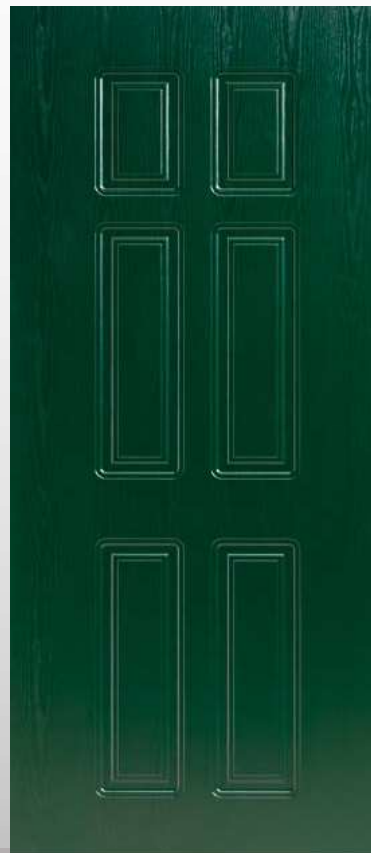

Modello realizzato con HDF idrorepellenti e rifiniti con pellicole con superfici intelligenti. Disponibile nelle tipologie cieche e/o predisposte al vetro, oppure nelle versioni coibentate.

Model made of waster-repellent HDF with intelligent surface film finishings. Available in typologies without glass and/or prepared for glass, and in insulated versions as well.

003